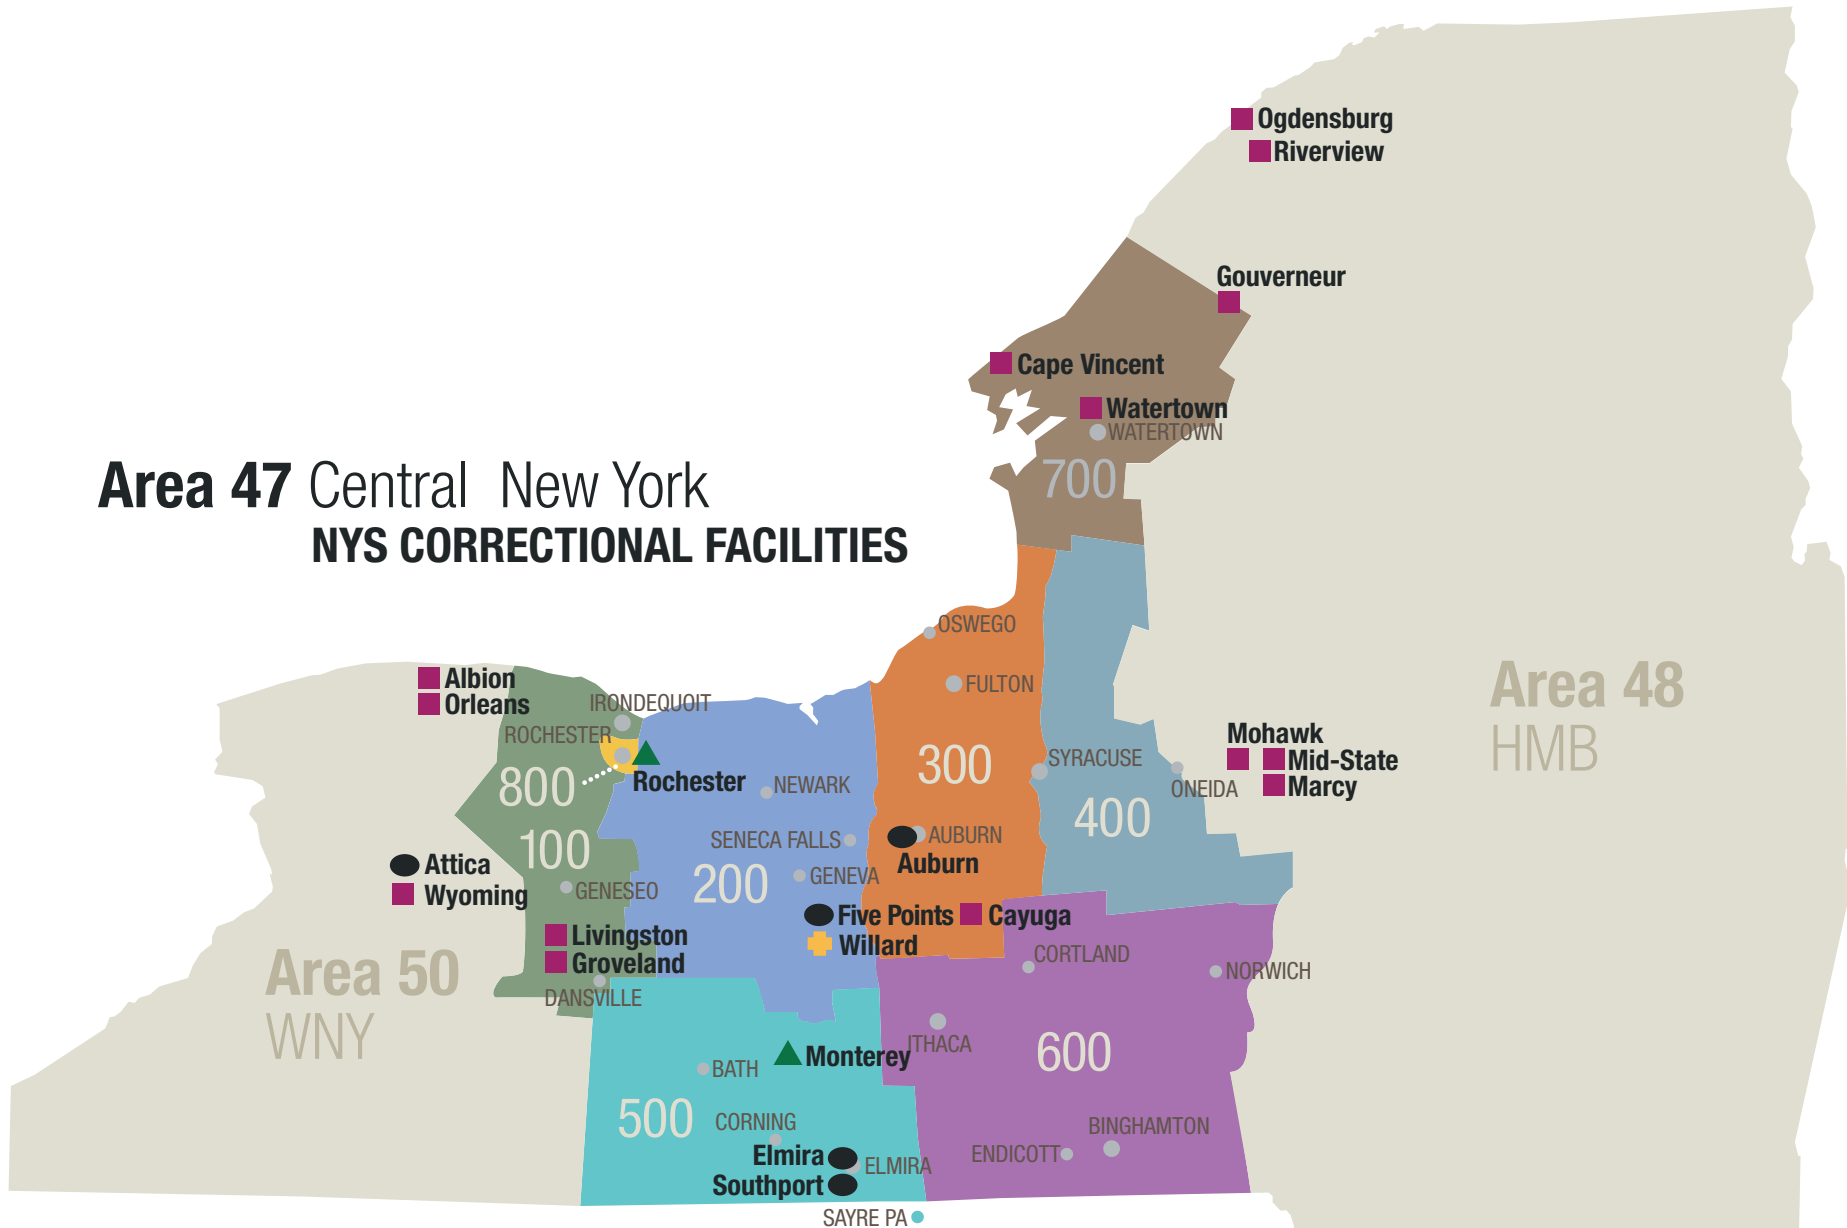

# Area 47 Central New York NYS CORRECTIONAL FACILITIES

- Maximum Correctional Facilities
- Medium Correctional Facilities
- ▲ Minimum Correctional Facilities
- ⊕ Drug Treatment Campus